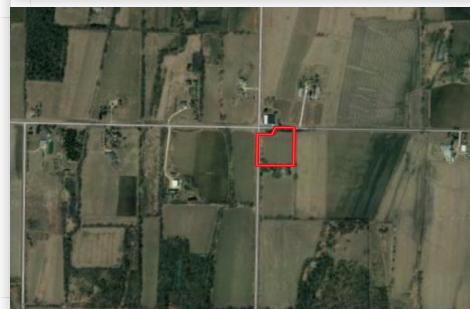

\$99,000

Rural Lot for Sale in Dodge County

MLS # 48086-67505

MLS# : 48086-67505

Price : \$99,000

Type : Land for Sale

Size : 4.72 Acres

Address : 4 Ac Madison Rd , Mayville , Wisconsin , 53050

FEATURES

✓ Lot for sale Dodge County

✓ Dodge county land for sale

ABOUT THE PROPERTY

If you're craving the rural lifestyle, then this 4.72 acre property will be perfect for your dream home construction. Hillside views are perfect for capturing sunrises as well as a potential exposed basement. This really is the blank slate to build your rural property. If more room is what you crave, there is additional acreage available.